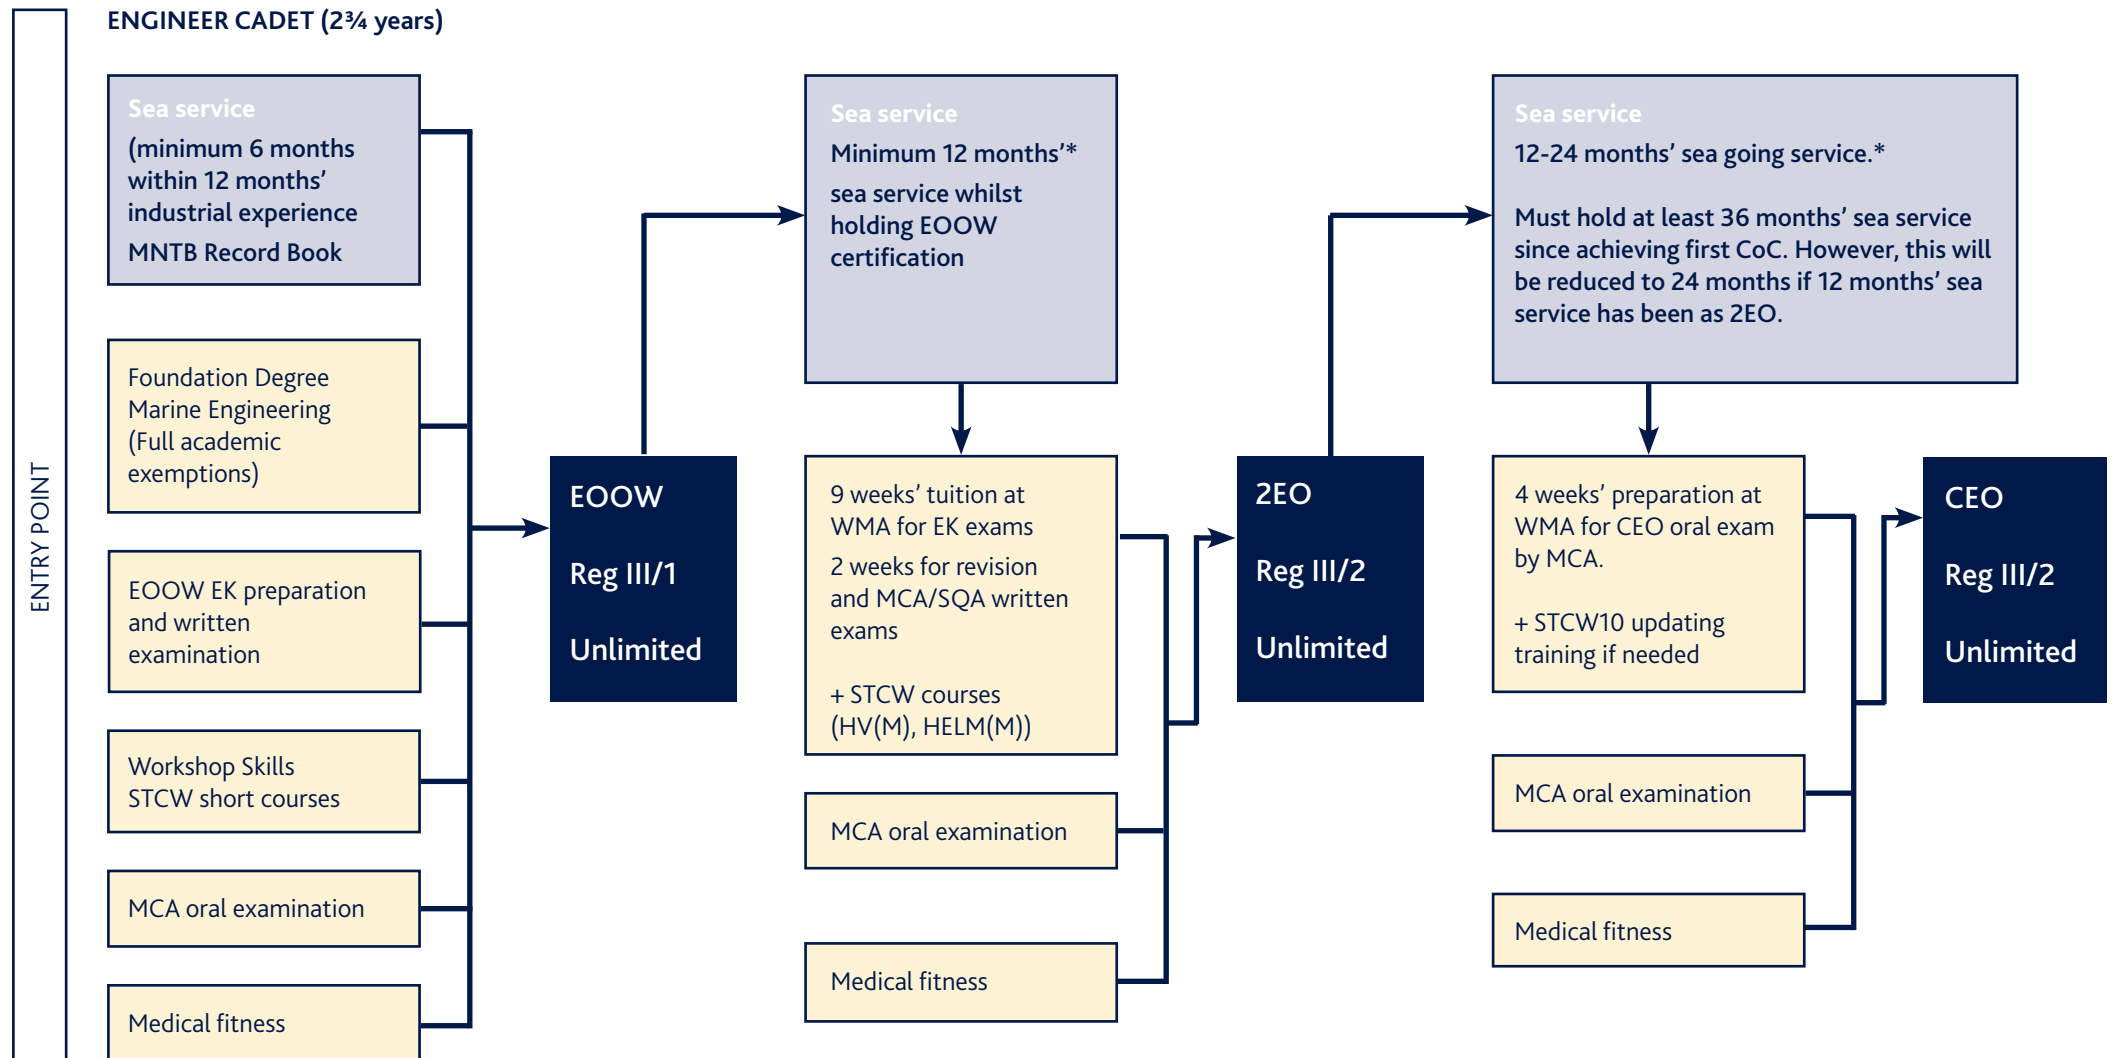

## Engineer Officer (Unlimited Certification) - Progression Chart for Officer Cadets (Degree Route)

NOTE: Information related to certification requirements has been interpreted from MGN93 (M) Training & Certification Guidance Part 3  
\* Reductions in sea service requirements are subject to publication of revised MSN by the MCA in early 2015.