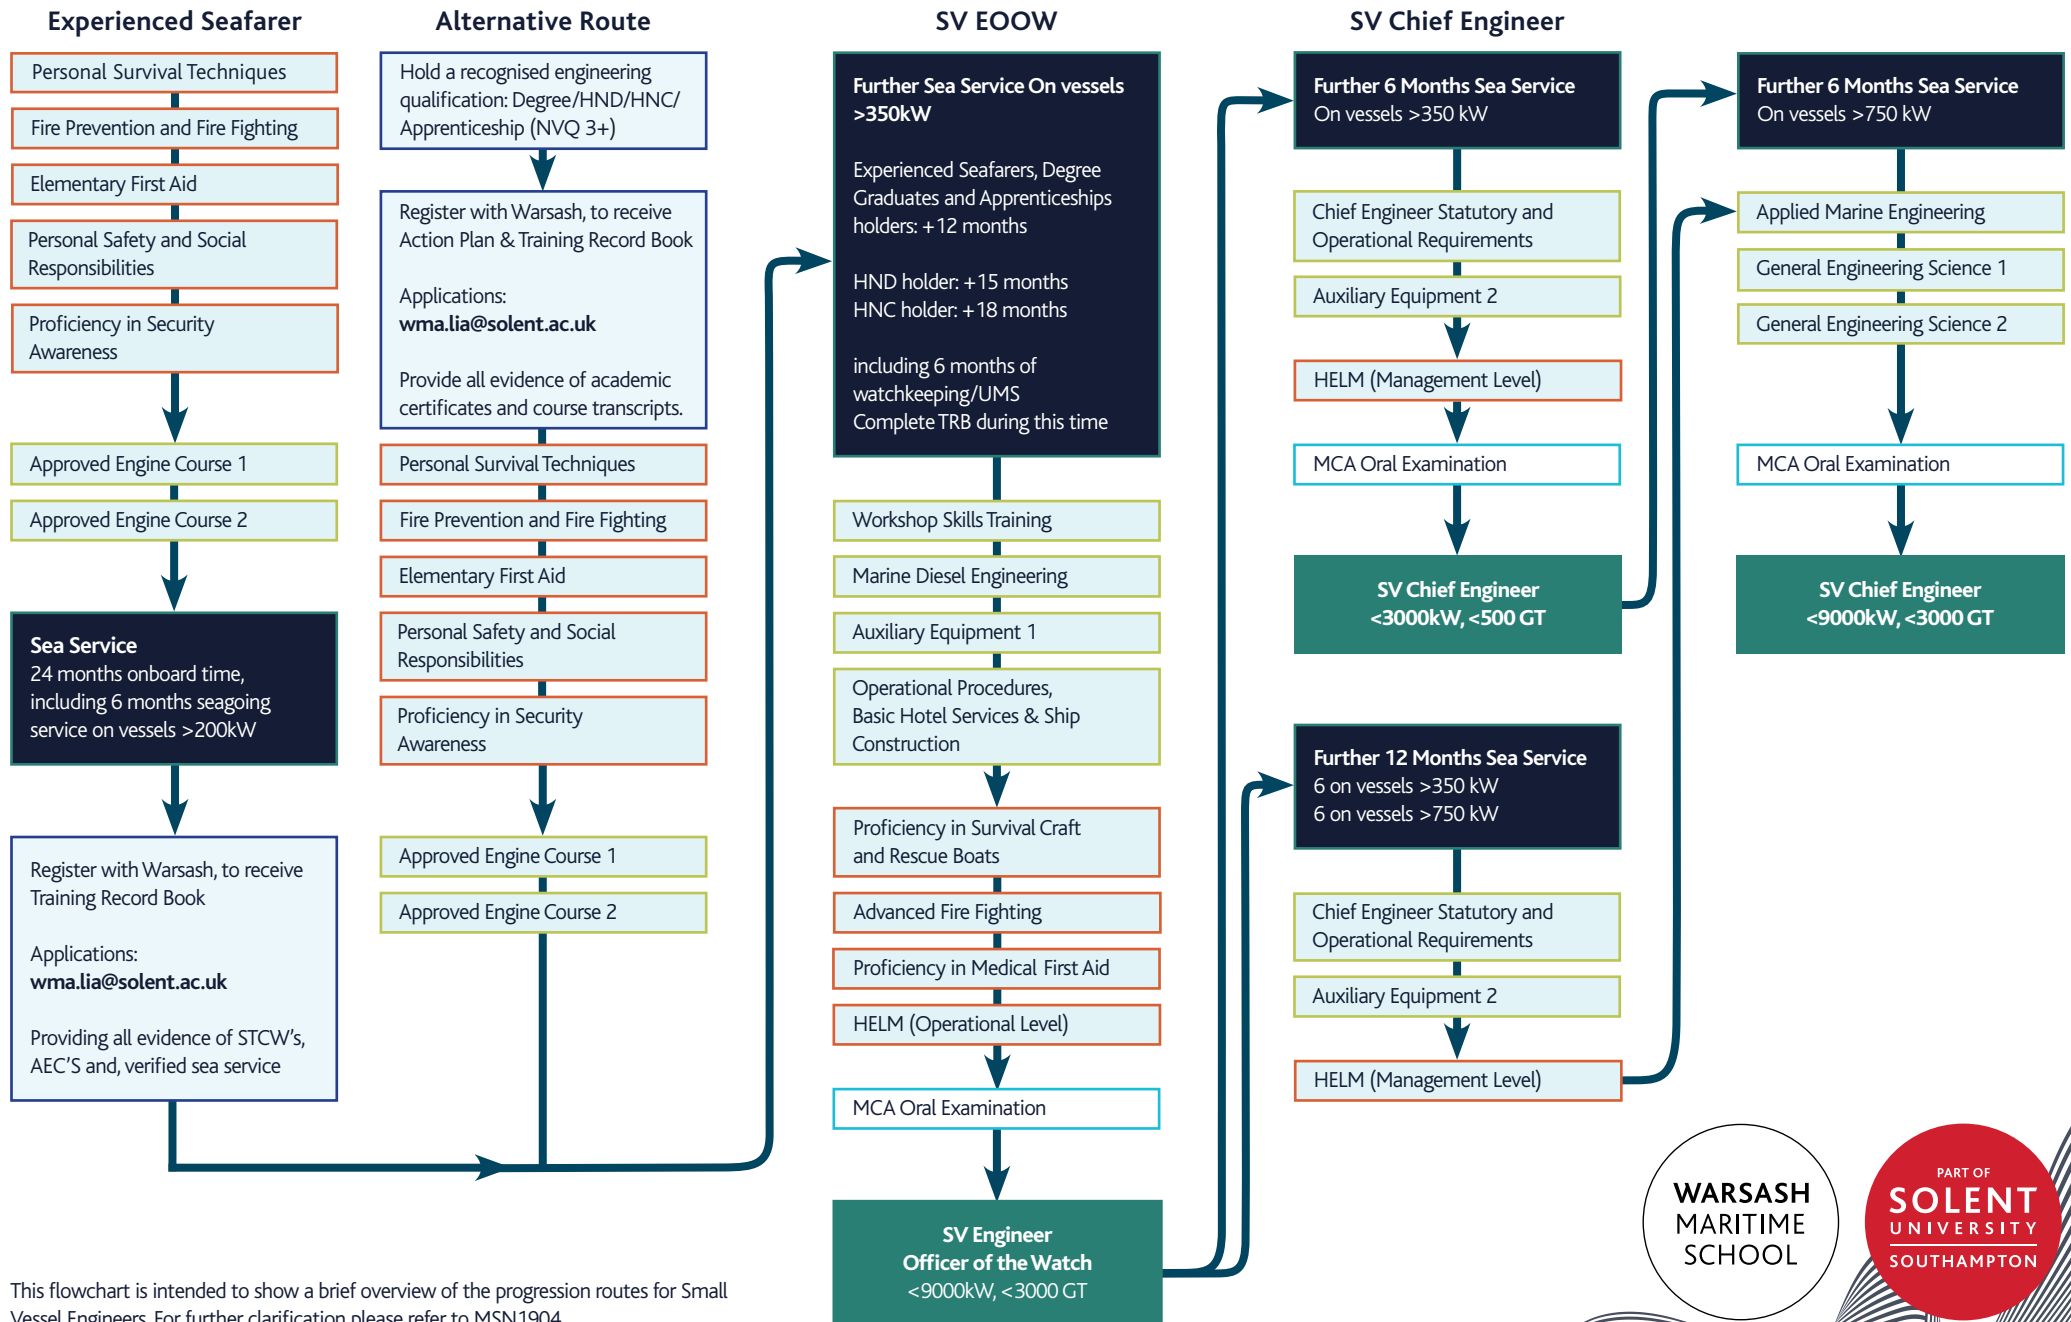

Small Vessel Engineer Officer Route

This flowchart is intended to show a brief overview of the progression routes for Small Vessel Engineers. For further clarification please refer to MSN1904